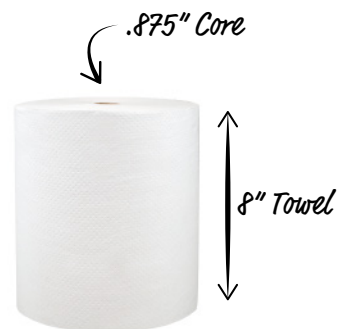

Dispenser Guide

VT777

- .875" Core
- 8" Towel
- 550' Per Roll
- 6 Per Case
- 60 Cases Per Pallet

VW888

- .875" Core
- 8" Towel
- 800' Per Roll
- 6 Per Case
- 60 Cases Per Pallet

VK999

- .875" Core
- 8" Towel
- 800' Per Roll
- 6 Per Case
- 60 Cases Per Pallet

More Service. More Value.

MORCON

The Valay® Hardwound Towel Dispenser offers reliable dispensing and a sleek design that looks great in any setting. We carry a variety of proprietary hardwound towels that were made for use in this commercial hardwound towel dispenser. When paired together, these products save on product and labor costs while still providing a clean and professional look.